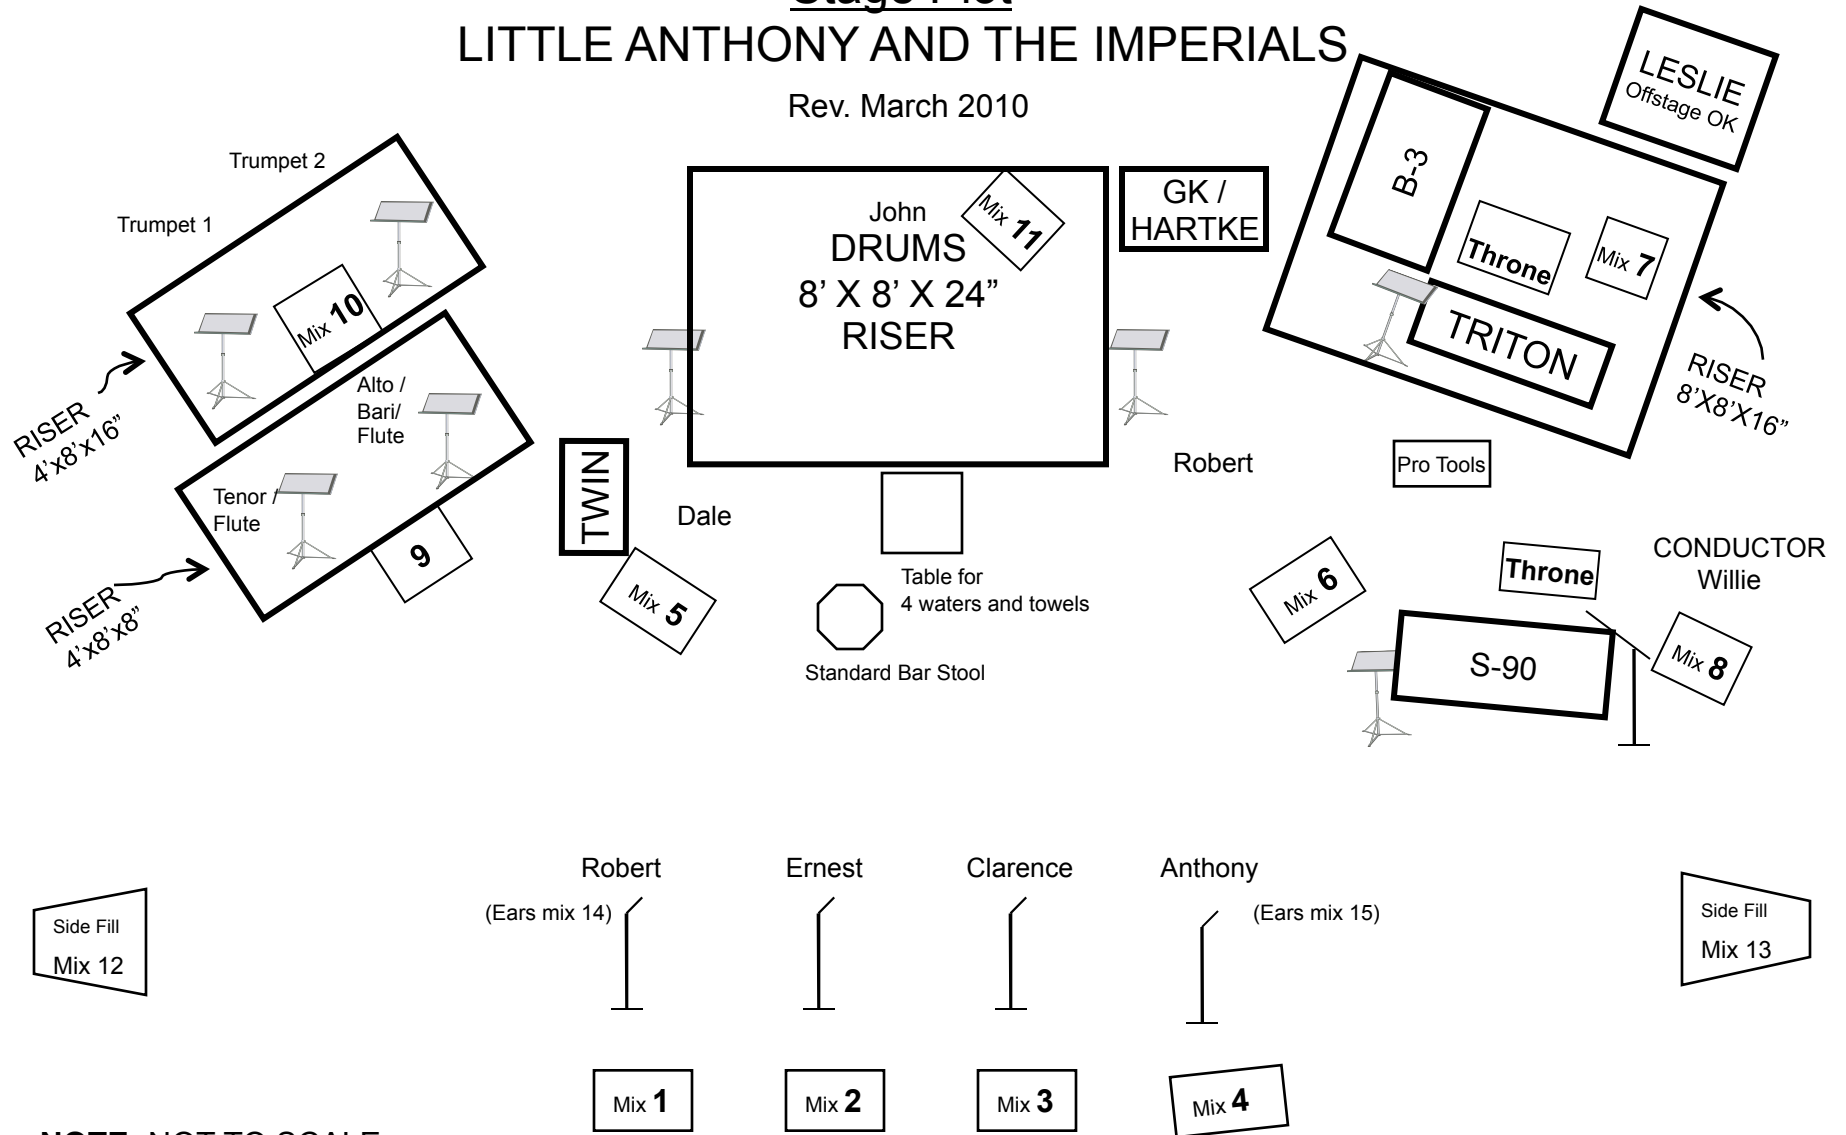

Stage Plot

LITTLE ANTHONY AND THE IMPERIALS

Rev. March 2010

NOTE: NOT TO SCALE

STAGE 40' Wide X 32' Deep

Tech Questions : Willie Weist
732-910-2850
willieweist@yahoo.com

PLEASE CHECK FOR MOST CURRENT UPDATES, GO TO:
<http://www.littleanthonyandtheimperials.net/tech.html>